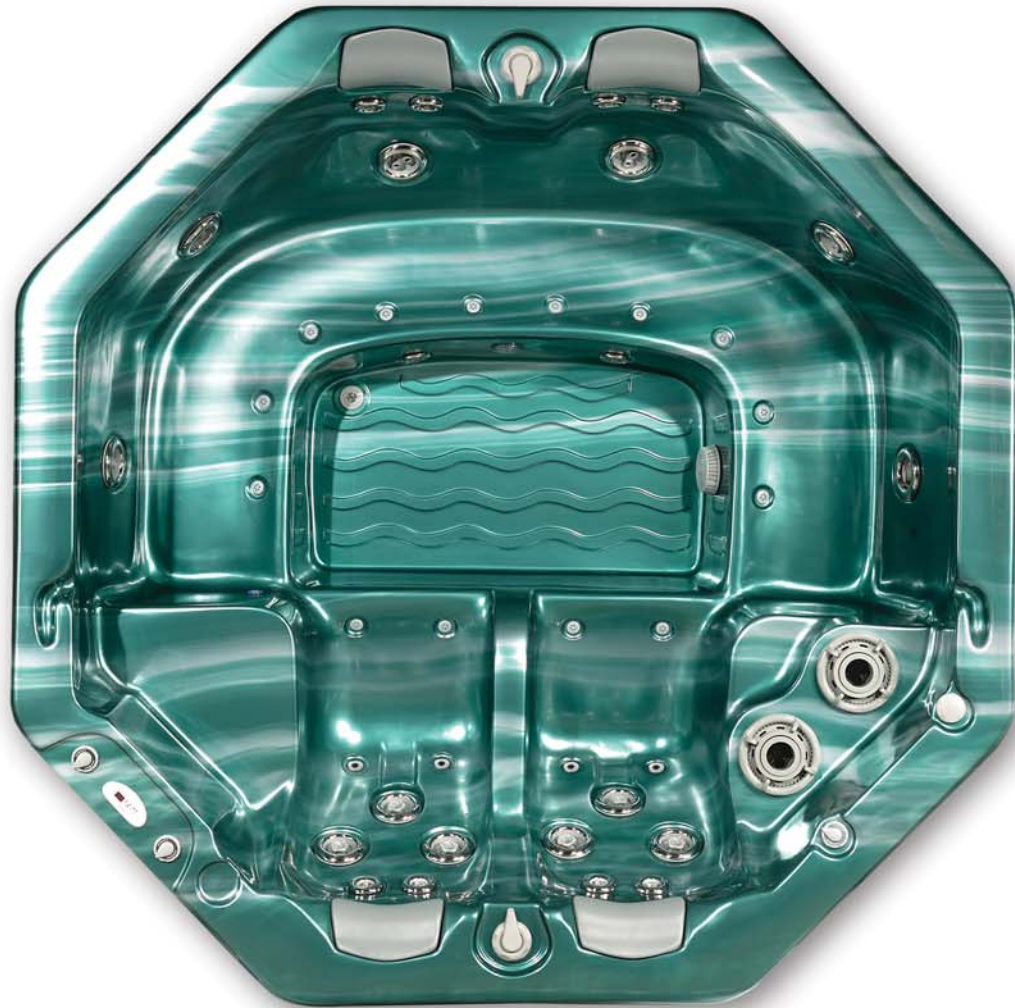

Optional 3.6 kw Heating 32amp

Your Nearest MaaX Spa Outlet

MaaX Spa Australia Wide

www.maaXspa.com.au

the M-400

spa

Sit back and enjoy the hydrotherapy. The M-400 is truly a spa that has something for everyone. The octagonal shape makes it one of the most popular spas for entertaining. Everyone loves a spa and the M-400's layout, is both inviting and cleverly designed with 8 individual hydrotherapy massage seats including 2 moulded seats with foot massage.

Perfect for the family, the M-400 enables parents to recline in the 2 moulded seats, sit back, relax and watch the children swimming around in the large seating area adjacent. It is also excellent for holding court while entertaining friends in a most relaxed and healthy way.