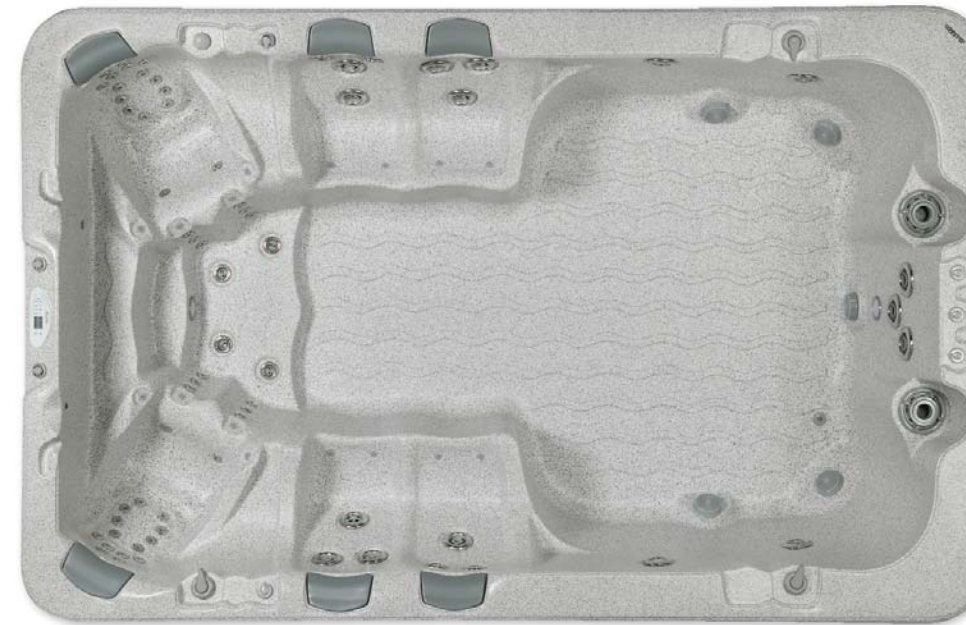

Entertain and keep fit

The XS-740 swim spa is one of the most versatile swim spas available today.

The XS-740 is the ultimate back yard oasis providing entertainment for you and your guests, relaxing hydrotherapy massage and a fantastic tool for exercising and maintaining fitness. It gives you a complete cardio workout, with the physical training of a continuous lap pool. Whether you decide to swim, walk or just simply move against the high powered jets, this swim spa will surely help you maintain that healthy lifestyle all year round.

Comfortably seating 10 people, each seat features different jets to massage isolated areas of your body. This spa will give you and the whole family the most therapeutic, hydrotherapy massage you have ever received.

XS-740

The XS-740 controls allow you to regulate the strength of your hydrotherapy massage and adjust the pressure of the swim jets to suit your swimming style.

Standard - Total 74 Massage Jets

- 3 Hydrotherapy Swim Jets
- 23 Hydrotherapy Jets
- 28 Deep Tissue Massage Jets
- 20 Soft Tissue Massage Jets

Specifications

- **Size:** 3500mm x 2500mm x 1200mm
- **Capacity:** 3650 litres
- **Seating:** 10 Adults
- **Dry Weight:** 630 kg
- **Filled Weight:** 4200 kg

Why a MaaX Swim Spa is your No1 choice

Europeans have been bathing in spas for years and have long been heralded as the experts in spa development and design. Based on the European design, the technology employed by MaaX Spa in the design of all their spas and swim spas, is second to none, with an even greater emphasis on maximum efficiency with lower running costs.

MaaX Spa has developed a superior range of spas for ease of use, requiring less water, less chemicals, less time for water exchange, less cost to run and less ground space required, with the simplicity of a 32 amp single phase electrical system.