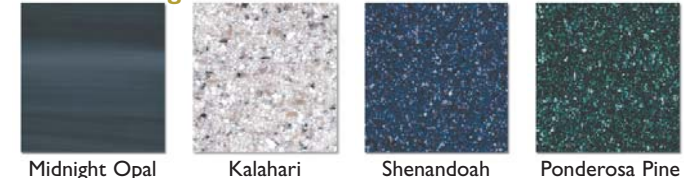

Colour Range